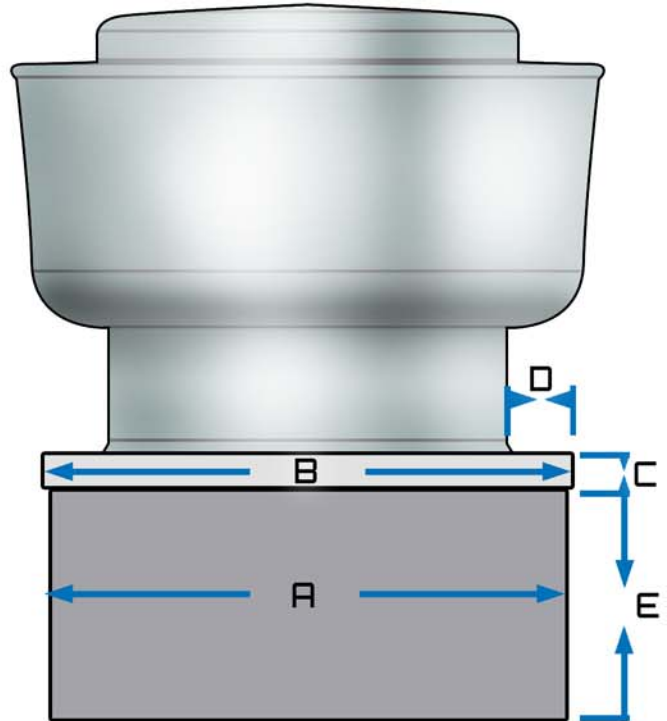

## Typical Fan Style

Duct Width (A) \_\_\_\_\_

Fan Base (B) \_\_\_\_\_

Fan Base Height (C) \_\_\_\_\_

Edge of Fan Base  
to Fan Housing (D) \_\_\_\_\_

Height of Duct (E) \_\_\_\_\_

**What type of Hinge Kit are you interested in?** (check all that apply)