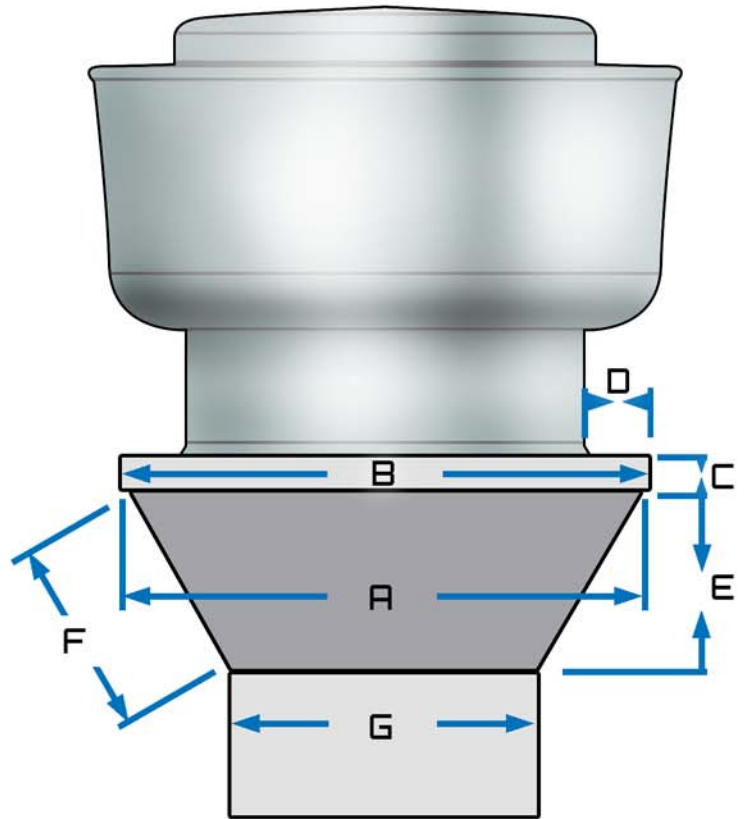

Exhaust Fan Hinge System Sizing Guide

Find the right hinge for your exhaust fan by completing this form and emailing it to sales@drain-net.com. We'll do the work and get back to you right away.

Tapered Duct Style

Duct Width (A) _____

Fan Base (B) _____

Fan Base Height (C) _____

Edge of Fan Base
to Fan Housing (D) _____

Height of Duct (E) _____

Taper Length (F) _____

Duct Width
Lower Dimension (G) _____

What type of Hinge Kit are you interested in? (check all that apply)

1. ☐ Super Hinge
   ☐ Quick Fit Super Hinge
   ☐ Quick Fit Easy Clean Super Hinge
   ☐ Econo Hinge
   ☐ Not sure

Customer Name _____

Location Address _____

Phone Number _____

Email Address _____