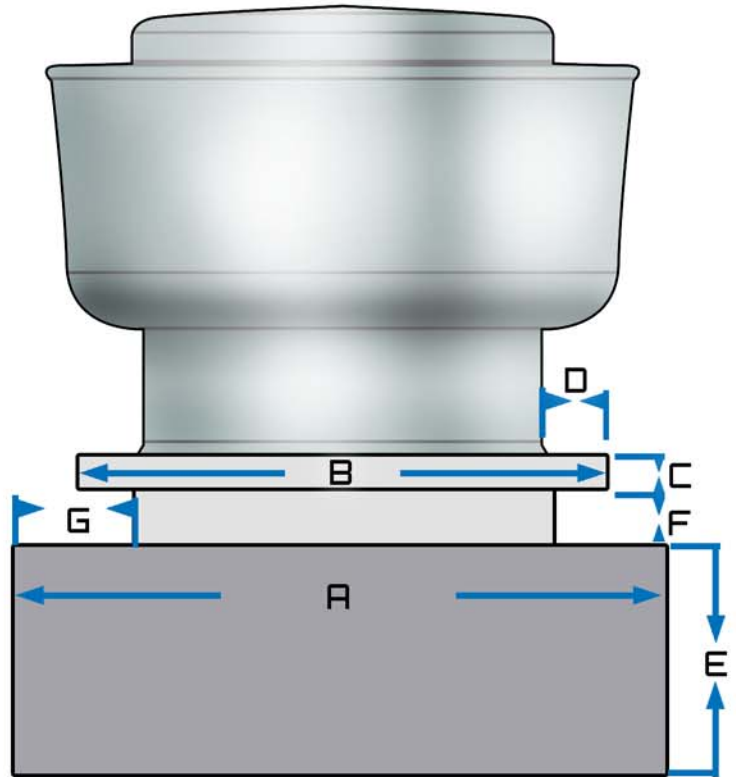

Exhaust Fan Hinge System Sizing Guide

Find the right hinge for your exhaust fan by completing this form and emailing it to sales@drain-net.com. We'll do the work and get back to you right away.

Reduced Fan Base Style

Duct Width (A) _____

Fan Base (B) _____

Fan Base Height (C) _____

Edge of Fan Base
to Fan Housing (D) _____

Height of Duct (E) _____

Lip Height (F) _____

Lip Width (G) _____

What type of Hinge Kit are you interested in? (check all that apply)

1. ☐ Super Hinge   ☐ Quick Fit Super Hinge   ☐ Quick Fit Easy Clean Super Hinge
   ☐ Econo Hinge   ☐ Not sure

Customer Name _____

Location Address _____

Phone Number _____

Email Address _____