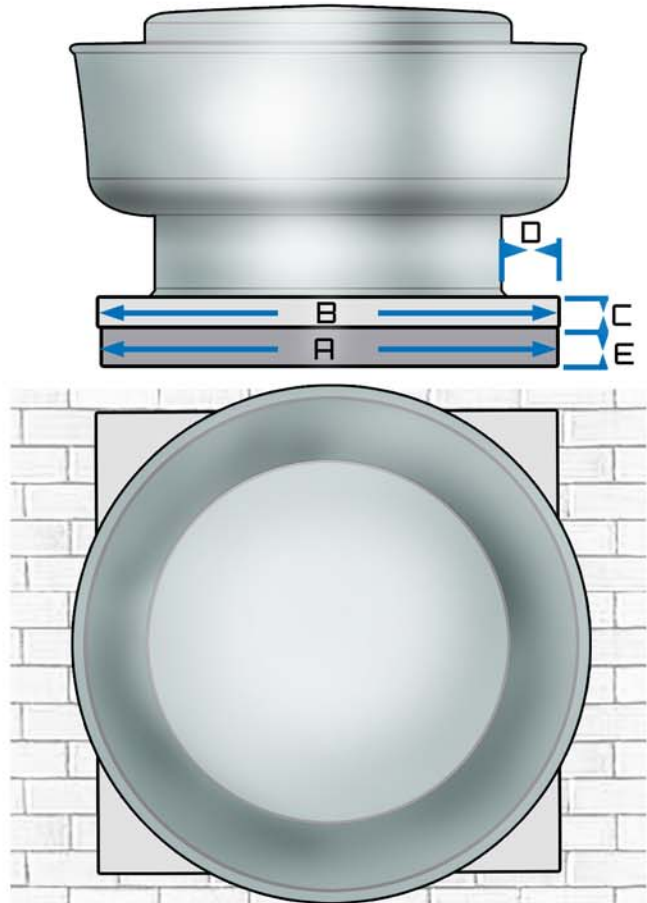

## Side Wall Fan Style

Duct Width (A) \_\_\_\_\_

Fan Base (B) \_\_\_\_\_

Fan Base Height (C) \_\_\_\_\_

Edge of Fan Base  
to Fan Housing (D) \_\_\_\_\_

Height of Duct (E) \_\_\_\_\_

**What type of Hinge Kit are you interested in?** (check all that apply)