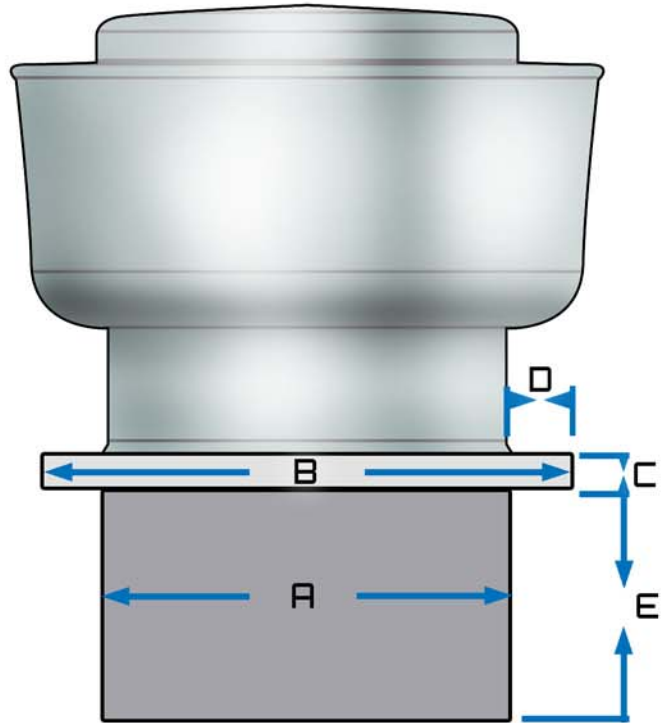

## Mismatched Curb Style

Duct Width (A) \_\_\_\_\_

Fan Base (B) \_\_\_\_\_

Fan Base Height (C) \_\_\_\_\_

Edge of Fan Base  
to Fan Housing (D) \_\_\_\_\_

Height of Duct (E) \_\_\_\_\_

**What type of Hinge Kit are you interested in?** (check all that apply)